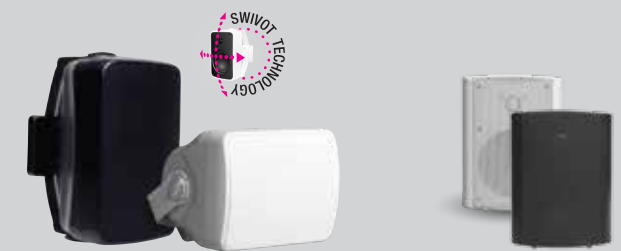

OP SERIES
OP-6.2-BK/WT | OP-8.2-BK/WT

OL SERIES
OL-5WT/BK

COVERAGE: Up to 500 sq. ft.