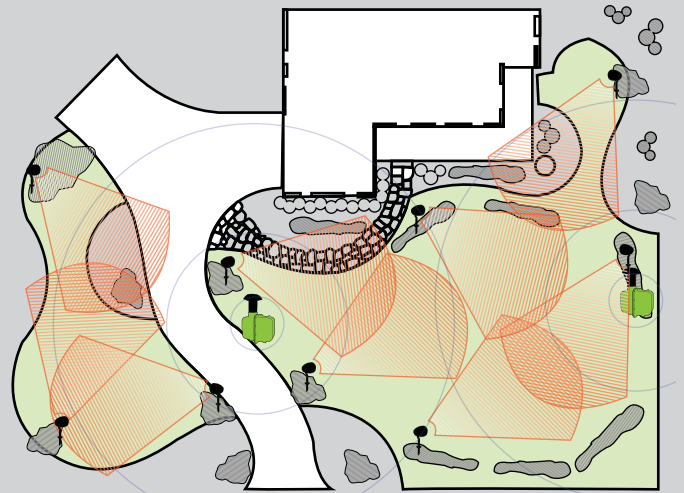

OPTIONAL ACCESSORIES

AS-EXTENSION

Optional ground stake for AS-3, AS-2, AS-1 and AS-360

AS-BASE

Optional surface mount for AS-3, AS-2, and AS-1

UC-A142BR500-BURIAL

Burial Cable

Conductors: 2

AWG: 14

Stranding: 65

Conductor Material: Oxygen free

Stranded Bare Copper

Jacket Material: Thermoplastic PVC

Color: Black

888.858.1555
www.TruAudio.com