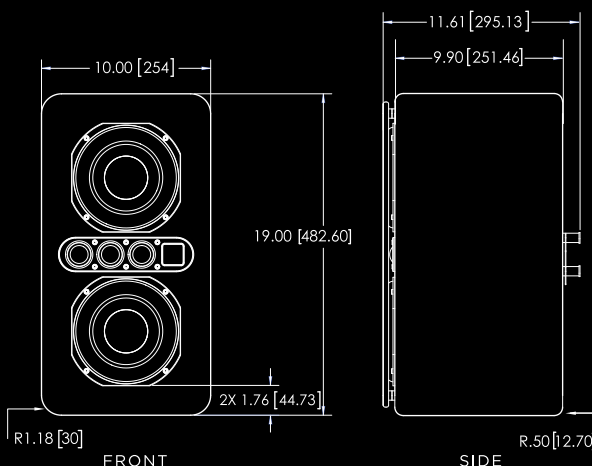

SELECT SERIES™

BY  TRU AUDIO

SELECT SERIES™

S63

- (2) 6.5" extreme high excursion mid bass drivers
- (3) 1" tweeters in a triple array
- Patented MMAG Motor Technology (US 6,917,690), licensed from STEP Technologies
- Bi-wire
- 300w EIA RS-436-B
- Impedance: 8Ω
- Sensitivity: 87 dB (2.83V / 1M)
- -3 dB point 58 Hz
- Maximum continuous output is 111 dB with 300 watts RMS (at 1 meter / half space)

S63i IN-WALL LCR

W12

- Axially aligned opposing 12" drivers to create total force cancellation, allowing maximum output
- Massive 3" diameter voice coil & motor assembly
- Multi-radius rubber surround for extended 3" peak-to-peak cone travel
- F3 of 22Hz
- Maximum continuous output of 115dB
- XLR and RCA inputs
- Power output: 700 Watt
- Voltage: 100-240VAC 50/60 Hz