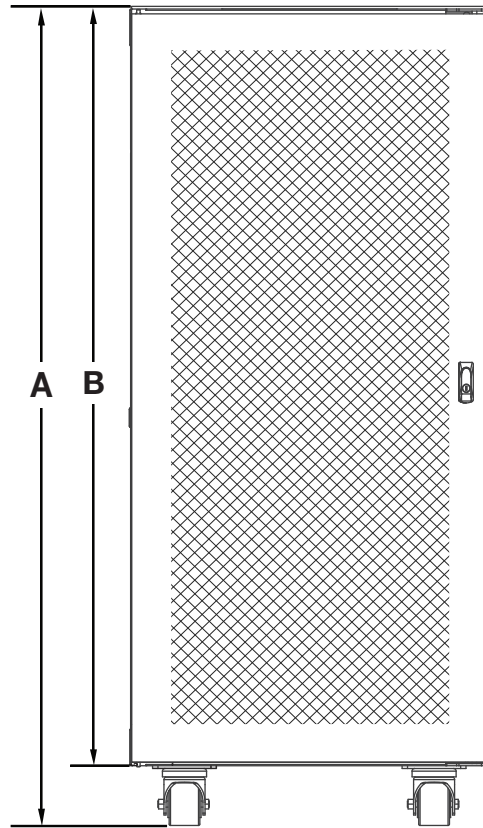

FORGE™
VAULT™
SERIES

FRONT

TOP

DIMENSIONS

SKU	A	B	C	D	E
RVS-16	37.5" (953mm)	34.0" (864mm)	21.0" (534mm)	24.0" (610mm)	22.0" (559mm)
RVS-20	44.5" (1130mm)	41.0" (1041mm)	21.0" (534mm)	24.0" (610mm)	22.0" (559mm)
RVS-28	58.5" (1486mm)	55.0" (1397mm)	21.0" (534mm)	24.0" (610mm)	22.0" (559mm)
RVS-36	72.5" (1841mm)	69.0" (1752mm)	21.0" (534mm)	24.0" (610mm)	22.0" (559mm)
RVS-44	86.5" (2197mm)	83.0" (2108mm)	21.0" (534mm)	24.0" (610mm)	22.0" (559mm)