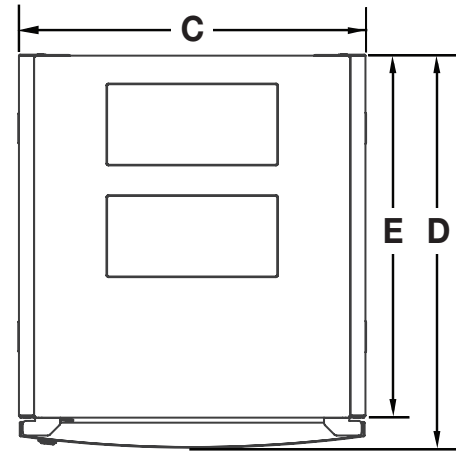

FORGE™
VAULT™
SERIES

FRONT

TOP

DIMENSIONS

SKU	A	B	C	D	E
RVS-16	37.5" (953mm)	34.0" (864mm)	21.0" (534mm)	24.0" (610mm)	22.0" (559mm)
RVS-20	44.5" (1130mm)	41.0" (1041mm)	21.0" (534mm)	24.0" (610mm)	22.0" (559mm)
RVS-28	58.5" (1486mm)	55.0" (1397mm)	21.0" (534mm)	24.0" (610mm)	22.0" (559mm)
RVS-36	72.5" (1841mm)	69.0" (1752mm)	21.0" (534mm)	24.0" (610mm)	22.0" (559mm)
RVS-44	86.5" (2197mm)	83.0" (2108mm)	21.0" (534mm)	24.0" (610mm)	22.0" (559mm)