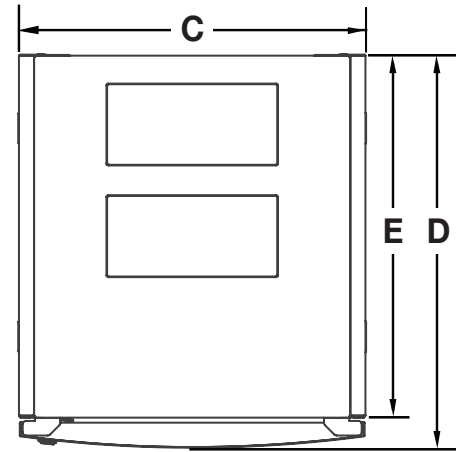

FORGE™
VAULT
 SERIES

FRONT

TOP

DIMENSIONS

SKU	A	B	C	D	E	USABLE DEPTH
RVS-16	37.5" (953mm)	34.0" (864mm)	21.0" (534mm)	24.0" (610mm)	22.0" (559mm)	20.0" (508mm)
RVS-20	44.5" (1130mm)	41.0" (1041mm)	21.0" (534mm)	24.0" (610mm)	22.0" (559mm)	20.0" (508mm)
RVS-28	58.5" (1486mm)	55.0" (1397mm)	21.0" (534mm)	24.0" (610mm)	22.0" (559mm)	20.0" (508mm)
RVS-36	72.5" (1841mm)	69.0" (1752mm)	21.0" (534mm)	24.0" (610mm)	22.0" (559mm)	20.0" (508mm)
RVS-44	86.5" (2197mm)	83.0" (2108mm)	21.0" (534mm)	24.0" (610mm)	22.0" (559mm)	20.0" (508mm)