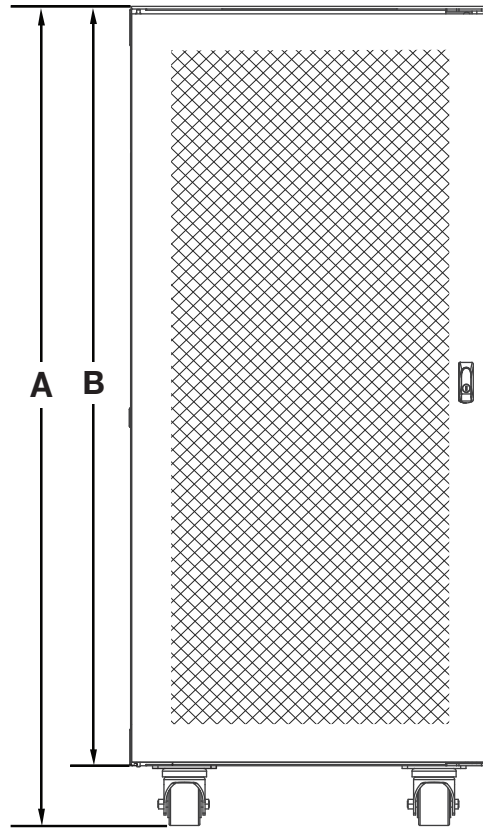

FORGE™
VAULT
 SERIES

FRONT

TOP

DIMENSIONS

SKU	A	B	C	D	E	USABLE DEPTH
RVS-16	37.5" (953mm)	34.0" (864mm)	21.0" (534mm)	24.0" (610mm)	22.0" (559mm)	20.0" (508mm)
RVS-20	44.5" (1130mm)	41.0" (1041mm)	21.0" (534mm)	24.0" (610mm)	22.0" (559mm)	20.0" (508mm)
RVS-28	58.5" (1486mm)	55.0" (1397mm)	21.0" (534mm)	24.0" (610mm)	22.0" (559mm)	20.0" (508mm)
RVS-36	72.5" (1841mm)	69.0" (1752mm)	21.0" (534mm)	24.0" (610mm)	22.0" (559mm)	20.0" (508mm)
RVS-44	86.5" (2197mm)	83.0" (2108mm)	21.0" (534mm)	24.0" (610mm)	22.0" (559mm)	20.0" (508mm)